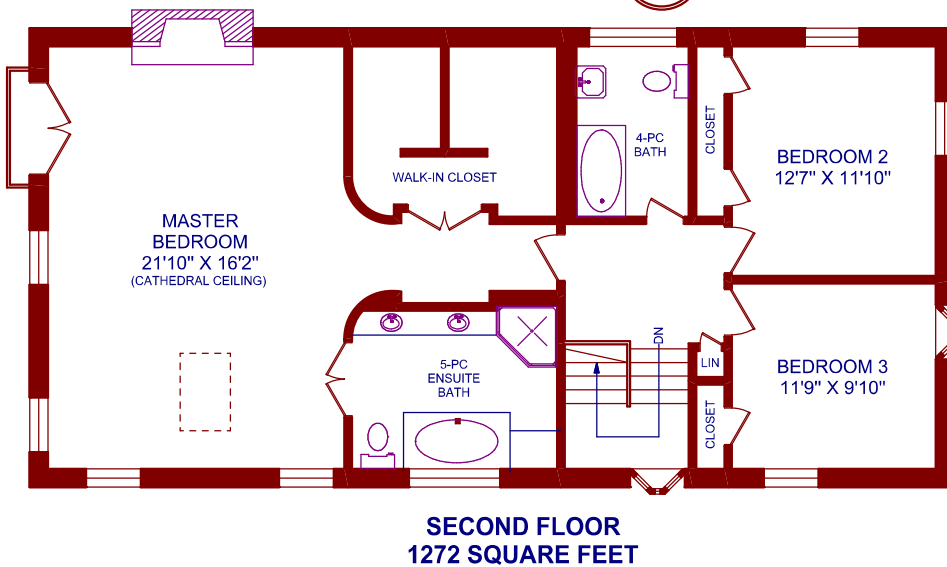

70 CASTLE FRANK CRESCENT

TRUPLAN
416 573 2096
E & O.E.

Floor plan may not be 100% accurate.

LOWER LEVEL
1657 SQUARE FEET

Richard Silver ABR, Salesperson
BOSLEY REAL ESTATE LTD., Brokerage
mail@richardsilver.com