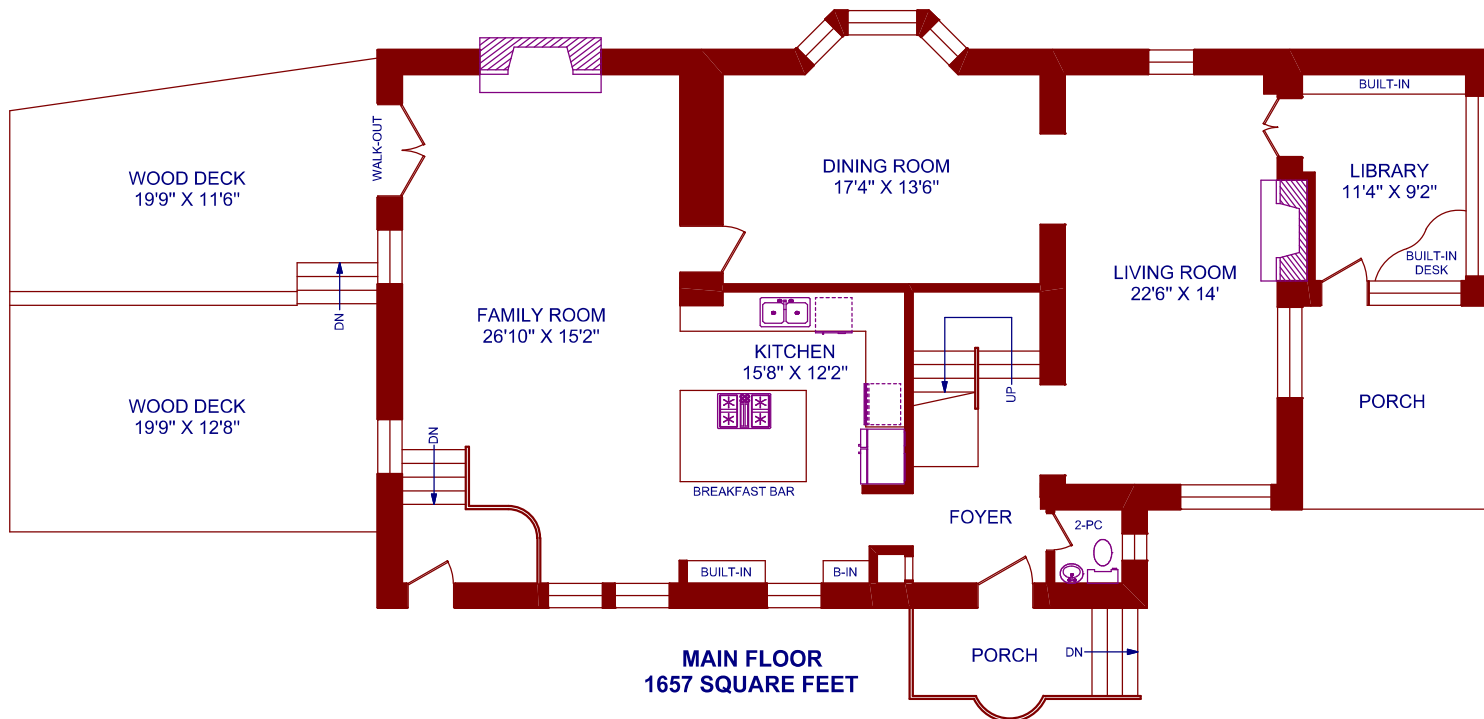

70 CASTLE FRANK CRESCENT

TRUPLAN
416 573 2096
E & O.E.

Floor plan may not be 100% accurate.

LOWER LEVEL
1657 SQUARE FEET

Richard Silver ABR, Salesperson
BOSLEY REAL ESTATE LTD., Brokerage
mail@richardsilver.com