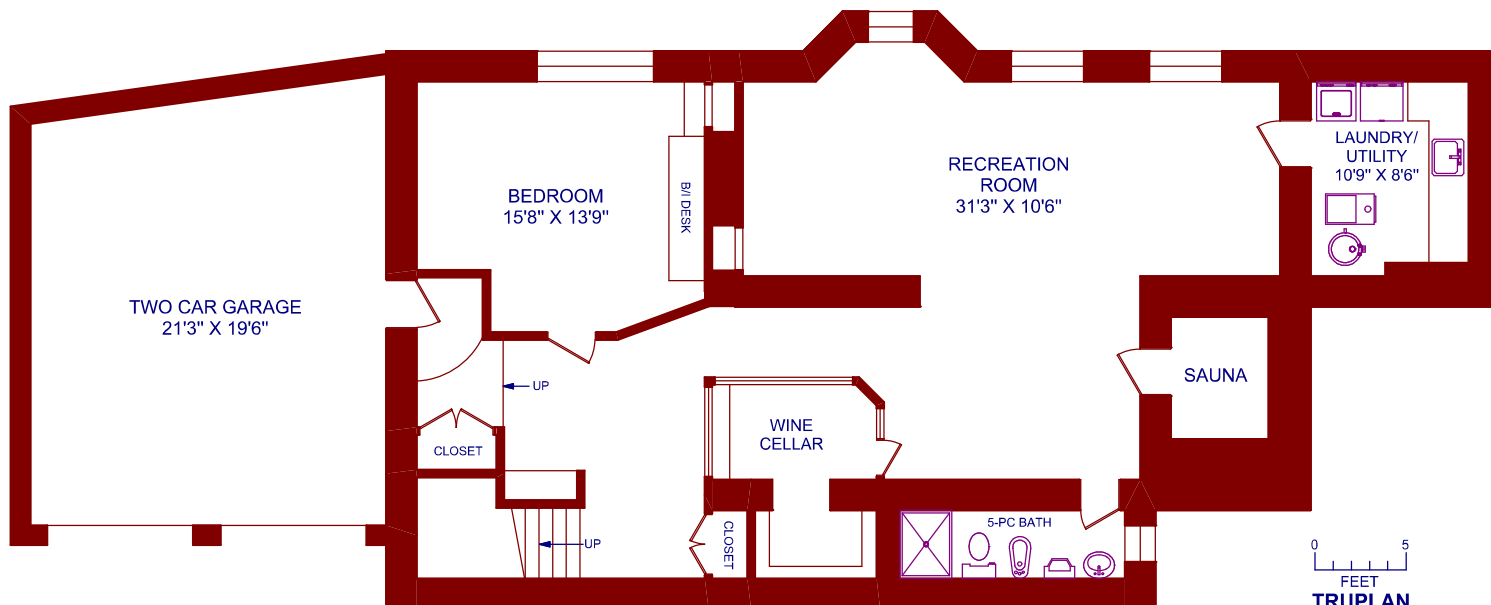

70 CASTLE FRANK CRESCENT

TRUPLAN
416 573 2096
E & O.E.

Floor plan may not be 100% accurate.

LOWER LEVEL
1657 SQUARE FEET

Richard Silver ABR, Salesperson
BOSLEY REAL ESTATE LTD., Brokerage
mail@richardsilver.com