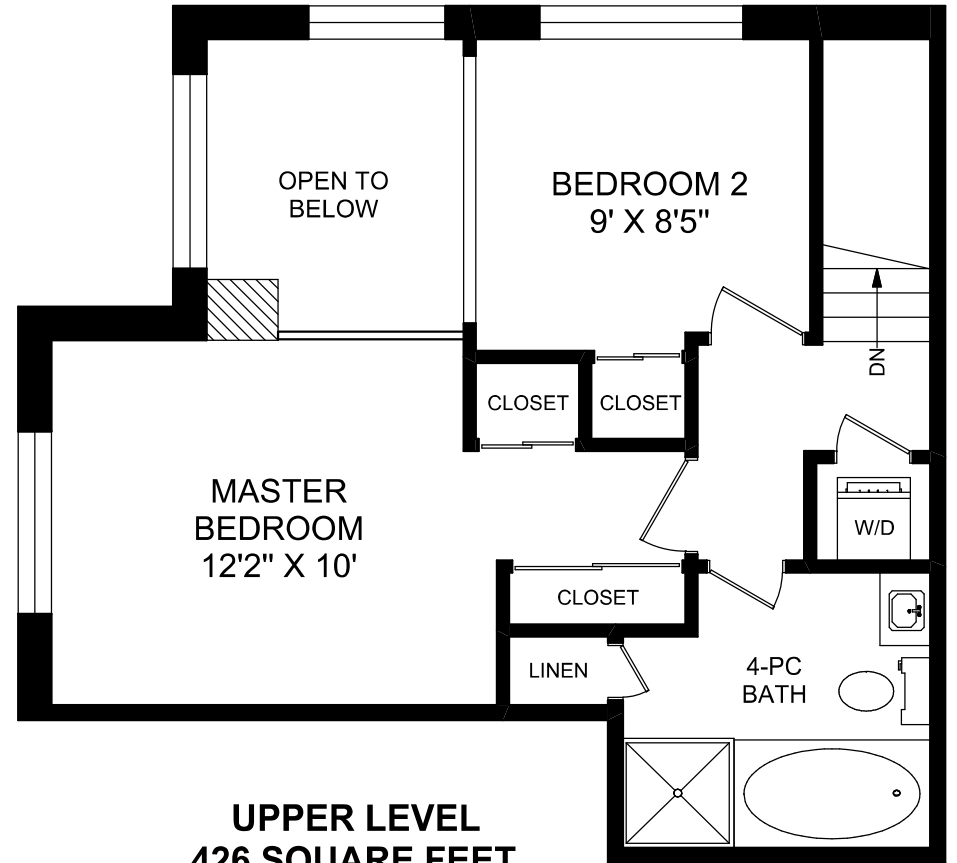

# 800 KING STREET WEST, #414

**MAIN LEVEL**  
**463 SQUARE FEET**

**UPPER LEVEL**  
**426 SQUARE FEET**

**TRUPLAN**  
416 573 2096  
E & O.E.

Floor plan, measurements and area may not be 100% accurate.