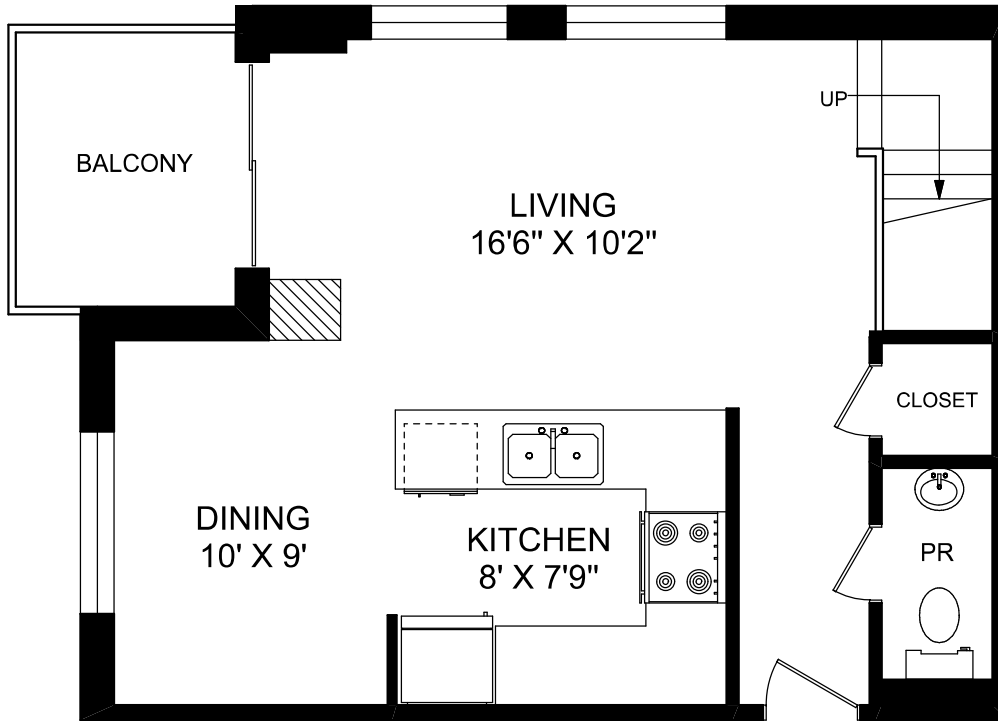

# 800 KING STREET WEST, #414

**MAIN LEVEL**  
**463 SQUARE FEET**

**UPPER LEVEL**  
**426 SQUARE FEET**

**TRUPLAN**  
416 573 2096  
E & O.E.

Floor plan, measurements and area may not be 100% accurate.